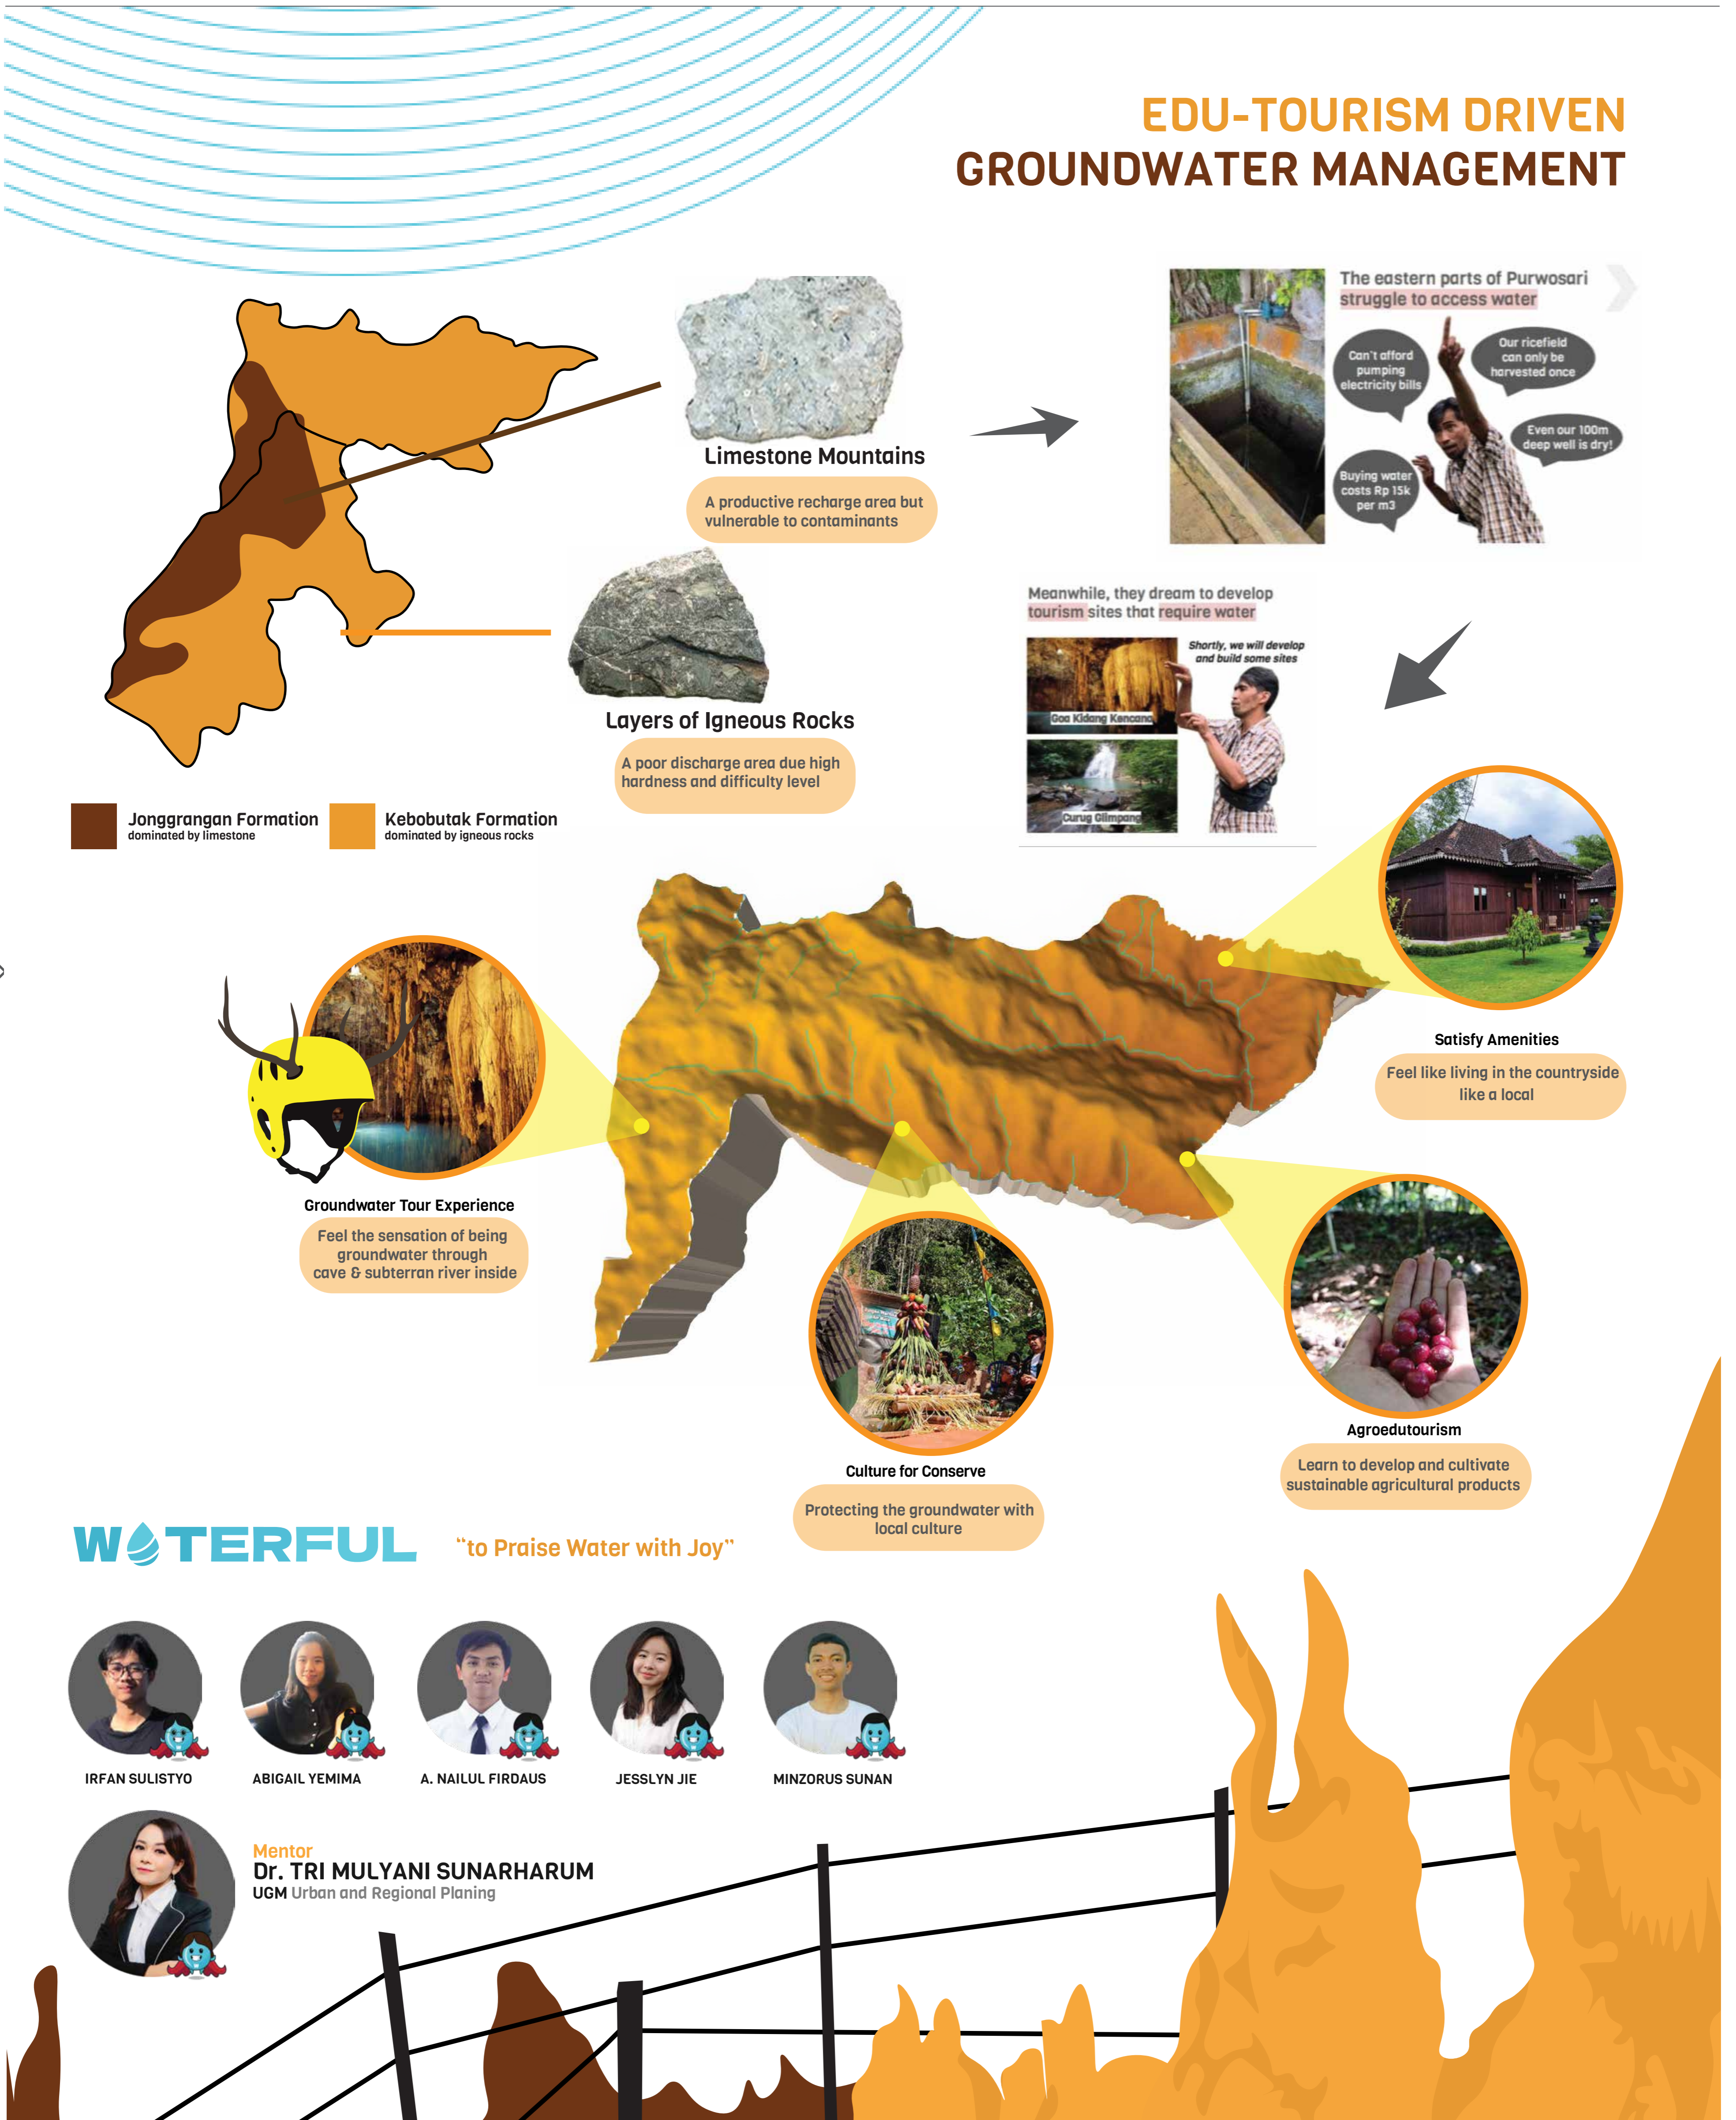

EDU-TOURISM DRIVEN GROUNDWATER MANAGEMENT

WATERFUL "to Praise Water with Joy"

- IRFAN SULISTYO
- ABIGAIL YEMIMA
- A. NAILUL FIRDAUS
- JESSLYN JIE
- MINZORUS SUNAN

Mentor
Dr. TRI MULYANI SUNARHARUM
 UGM Urban and Regional Planning

Waterful Team
 Abigail
 Irfan
 Jesslyn
 Nailul
 Sunan

Mentor
 Dr. Tri Mulyani Sunarharum UGM

Supported by:

**From
the People of Japan**